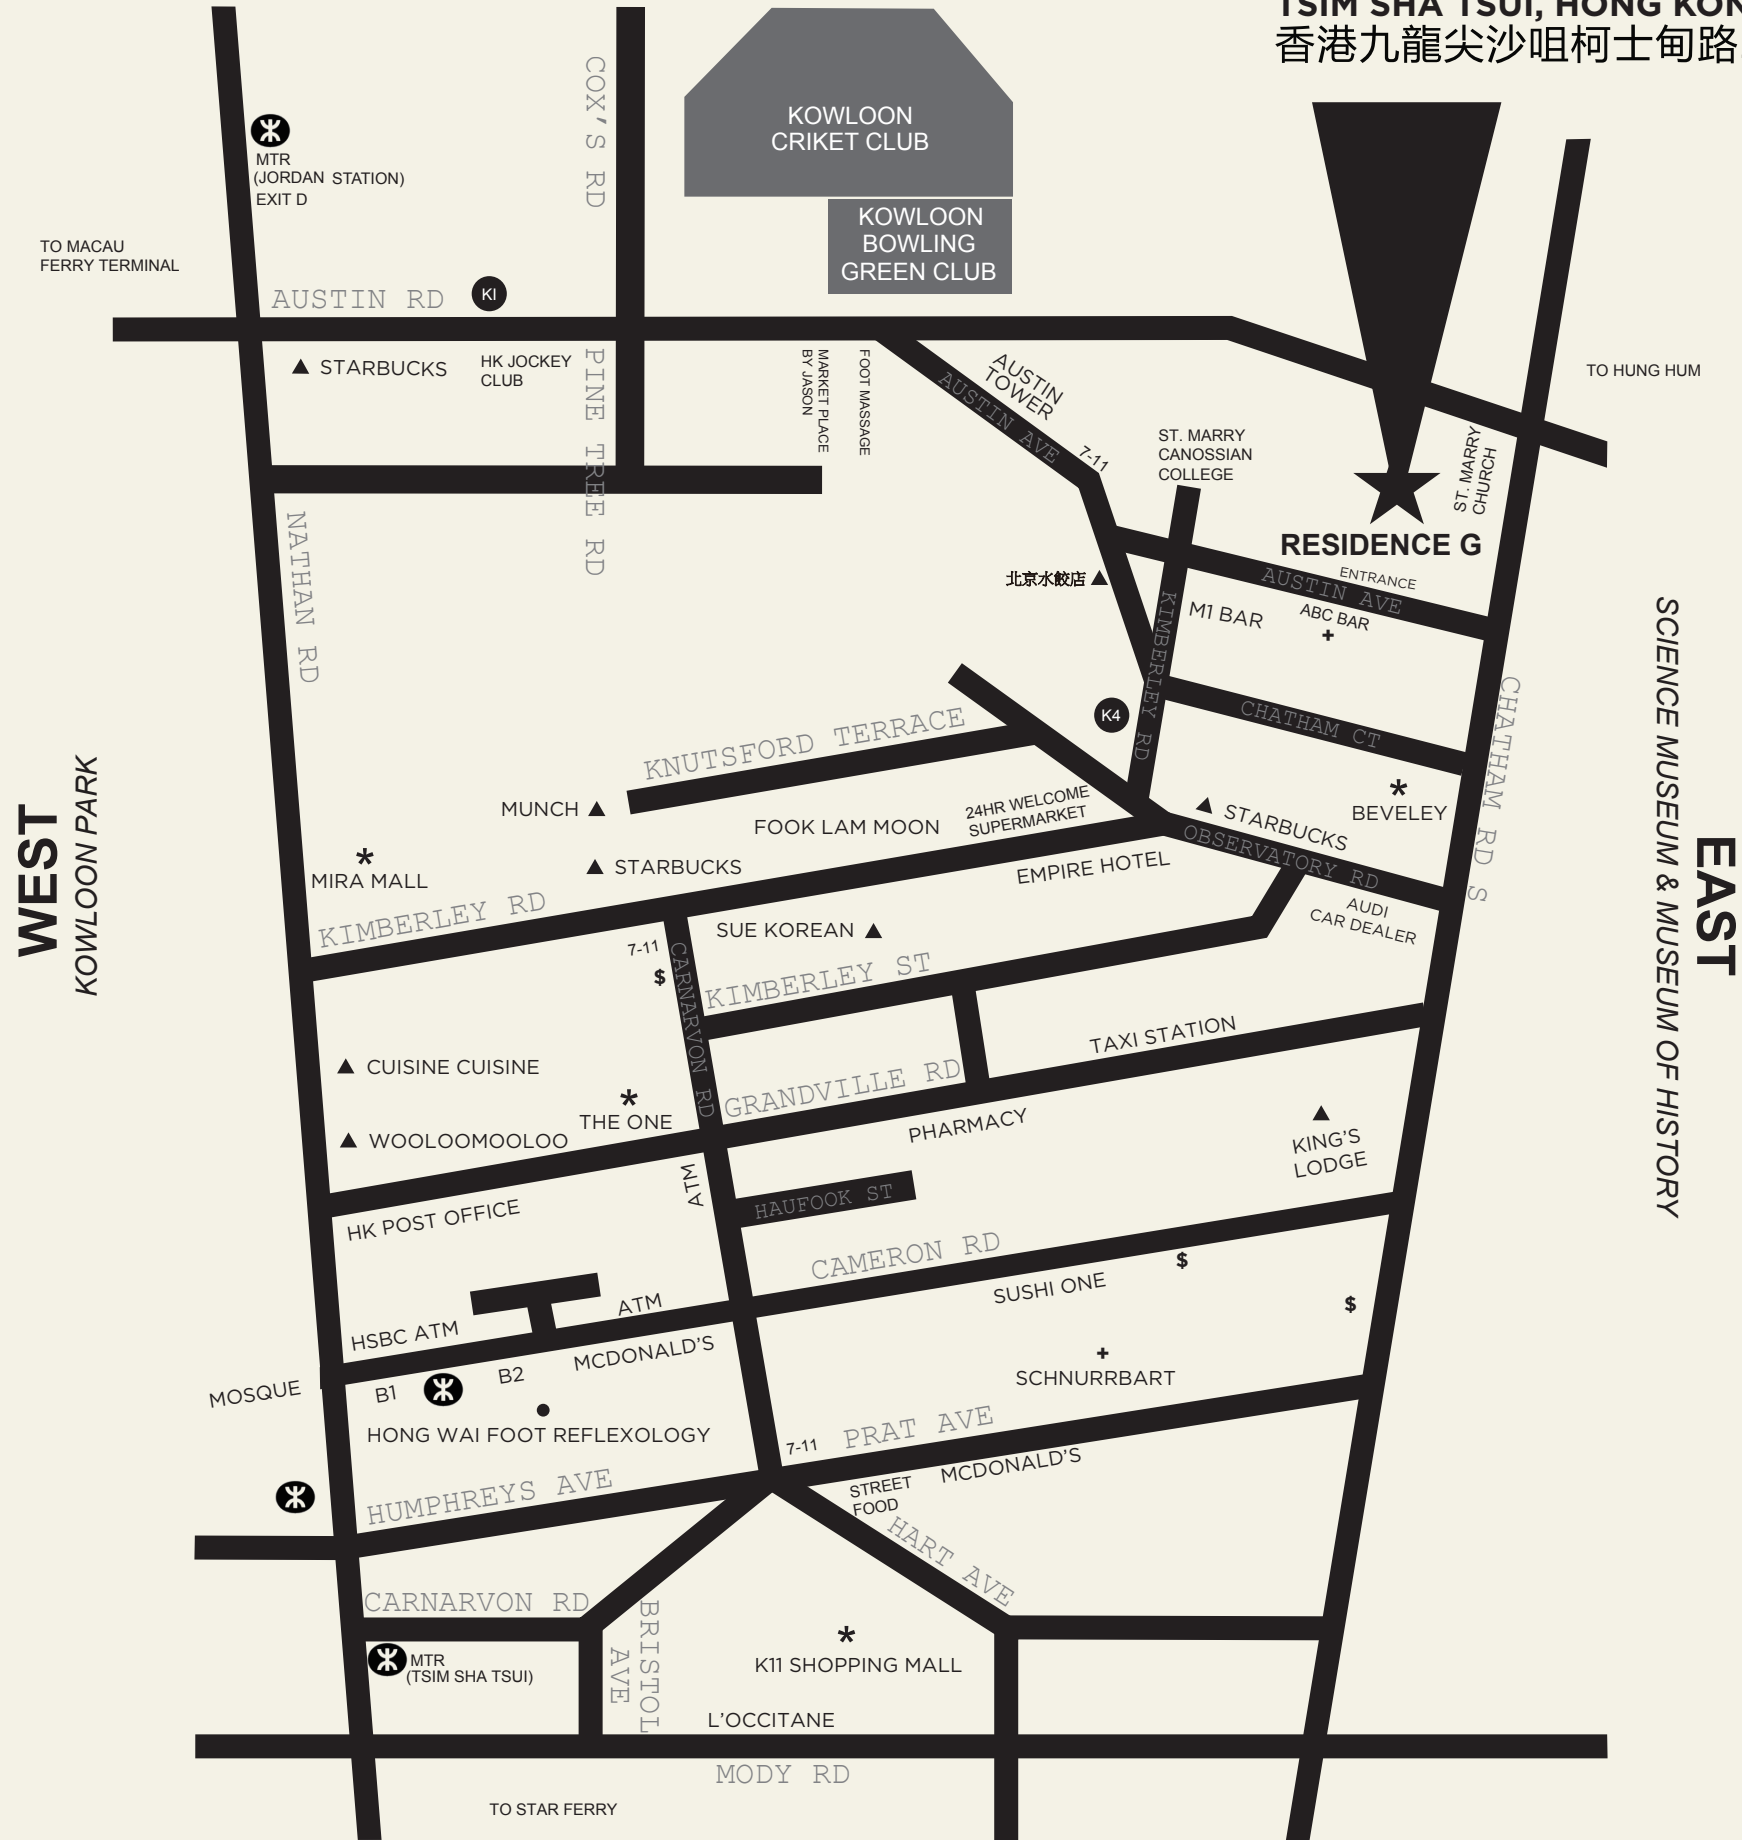

# NORTH

MORE GREEN, LION ROCK COUNTRY PARK  
LADIES MARKET

## ADDRESS:

**RESIDENCE G HONG KONG**

**2.2A AUSTIN AVENUE,**

**TSIM SHA TSUI, HONG KONG**

香港九龍尖沙咀柯士甸路2 2A號

\$ MONEY EXCHANGE

▲ RESTAURANT / CAFE

+ BAR

\* SHOPPING MALL

● SPA

⊗ MTR STATION

Ⓚ1 Ⓚ4 SHUTTLE BUS TO KOWLOON STATION

# SOUTH

AVENUE OF STARS, VICTORIA HARBOR